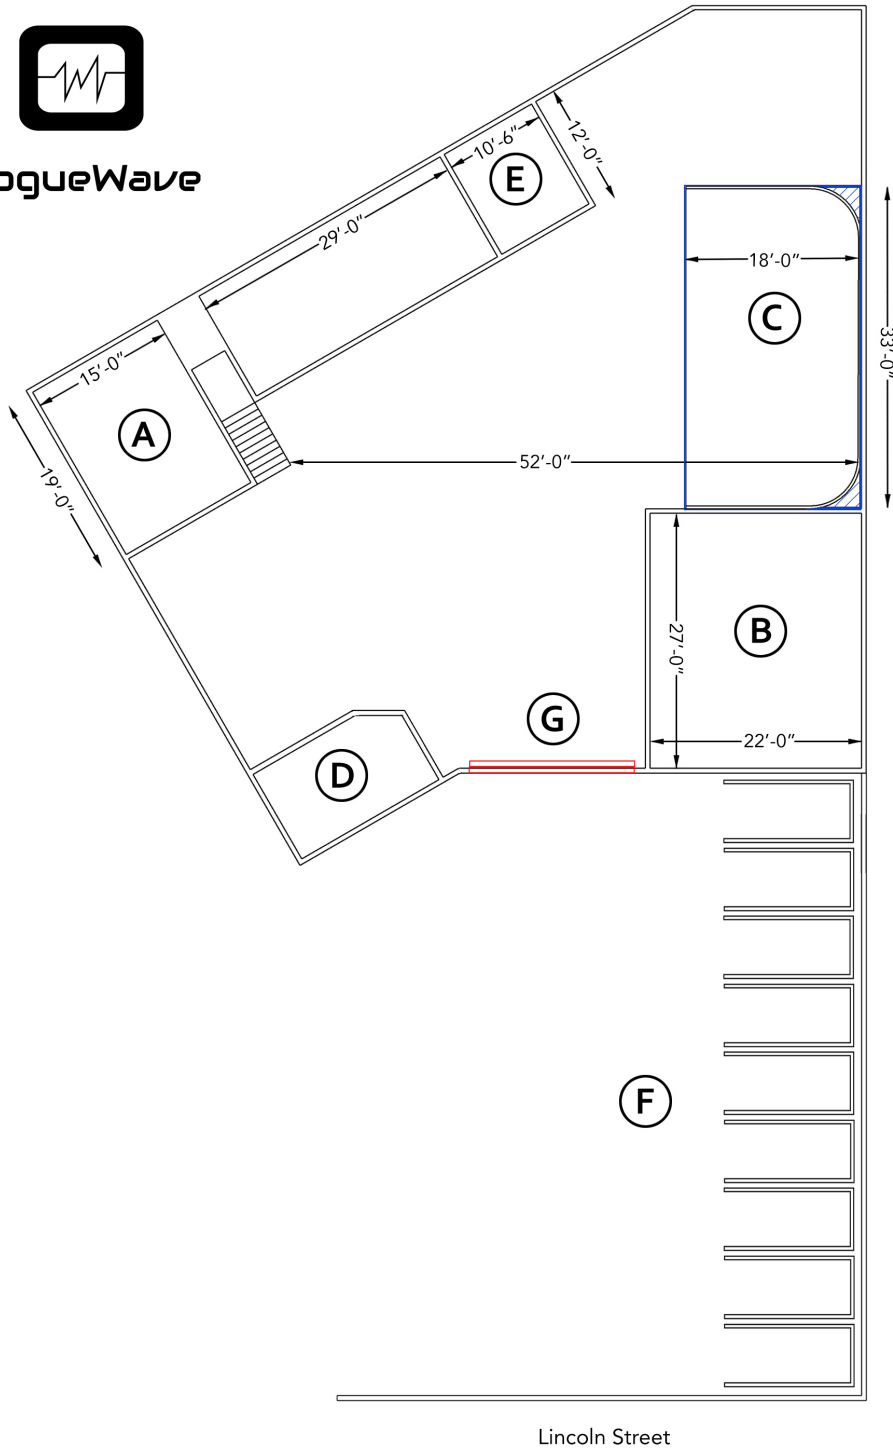

RogueWave

Stage Key

- (A)** VIP Green Room
- (B)** Production Offices
- (C)** Pre-Lit Cyc
- (D)** Restrooms
- (E)** Hair / Makeup
- (F)** Parking (10 spaces)
- (G)** Loading Bay Door

RogueWave

2152 N Lincoln Street
Burbank, CA 91504
818.741.1314
www.RogueWave.tv